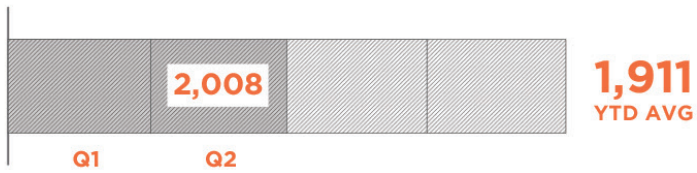

2018 FORT WORTH & GRAHAM CAMPUSES QUARTERLY FINANCIAL & MINISTRIES REPORT

APRIL - JUNE

AVERAGE WEEKEND ATTENDANCE

FIRST-TIME GUESTS

GENERAL FUND GIVING

GENERAL GIVING BUDGET ALLOCATION

SPIRITUAL GROWTH TRACK STATISTICS