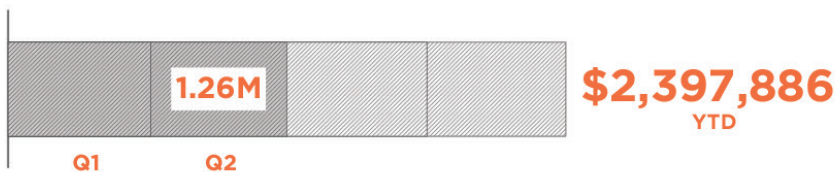

2018 FORT WORTH & GRAHAM CAMPUSES QUARTERLY FINANCIAL & MINISTRIES REPORT

APRIL - JUNE

AVERAGE WEEKEND ATTENDANCE

FIRST-TIME GUESTS

GENERAL FUND GIVING

GENERAL GIVING BUDGET ALLOCATION

SPIRITUAL GROWTH TRACK STATISTICS