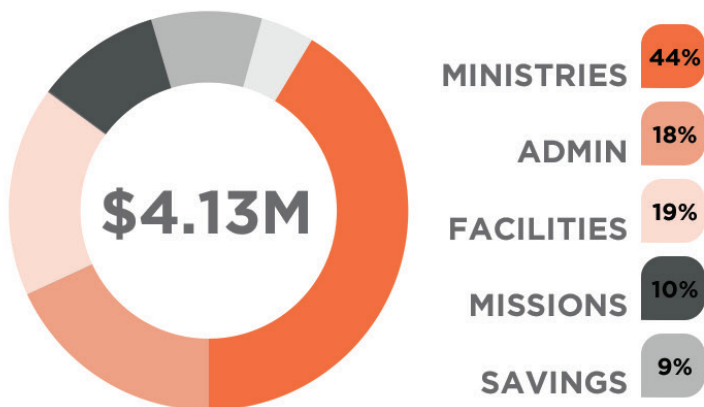

2018 FORT WORTH & GRAHAM CAMPUSES QUARTERLY FINANCIAL & MINISTRIES REPORT

APRIL - JUNE

AVERAGE WEEKEND ATTENDANCE

FIRST-TIME GUESTS

GENERAL FUND GIVING

GENERAL GIVING BUDGET ALLOCATION

SPIRITUAL GROWTH TRACK STATISTICS