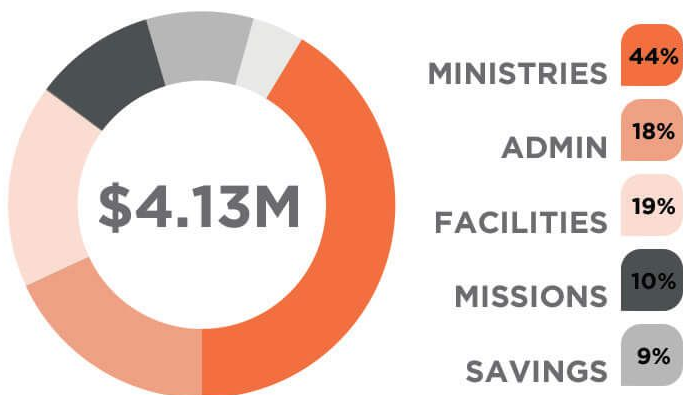

2018 FORT WORTH & GRAHAM CAMPUSES QUARTERLY FINANCIAL & MINISTRIES REPORT

JULY - SEPTEMBER

AVERAGE WEEKEND ATTENDANCE

FIRST-TIME GUESTS

GENERAL FUND GIVING

GENERAL GIVING BUDGET ALLOCATION

SPIRITUAL GROWTH TRACK STATISTICS