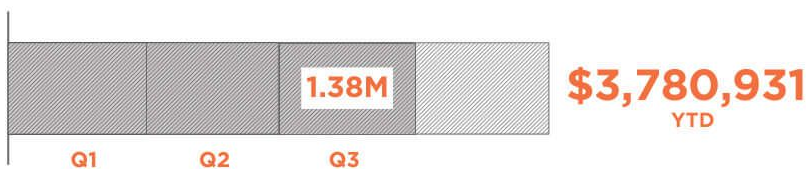

2018 FORT WORTH & GRAHAM CAMPUSES QUARTERLY FINANCIAL & MINISTRIES REPORT

JULY - SEPTEMBER

AVERAGE WEEKEND ATTENDANCE

FIRST-TIME GUESTS

GENERAL FUND GIVING

GENERAL GIVING BUDGET ALLOCATION

SPIRITUAL GROWTH TRACK STATISTICS