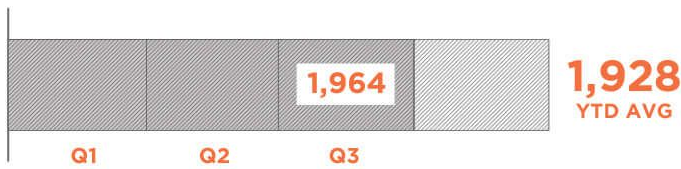

2018 FORT WORTH & GRAHAM CAMPUSES QUARTERLY FINANCIAL & MINISTRIES REPORT

JULY - SEPTEMBER

AVERAGE WEEKEND ATTENDANCE

FIRST-TIME GUESTS

GENERAL FUND GIVING

GENERAL GIVING BUDGET ALLOCATION

SPIRITUAL GROWTH TRACK STATISTICS