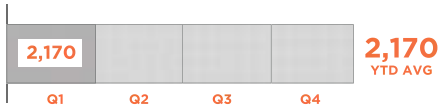

2019 FORT WORTH & GRAHAM CAMPUSES QUARTERLY FINANCIAL & MINISTRIES REPORT JANUARY - MARCH

AVERAGE WEEKEND ATTENDANCE

FIRST-TIME GUESTS

GENERAL FUND GIVING

GENERAL GIVING BUDGET ALLOCATION

SPIRITUAL GROWTH TRACK STATISTICS