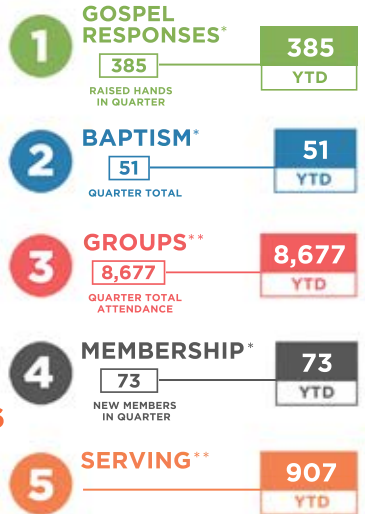

2019 FORT WORTH & GRAHAM CAMPUSES QUARTERLY FINANCIAL & MINISTRIES REPORT JANUARY - MARCH

AVERAGE WEEKEND ATTENDANCE

FIRST-TIME GUESTS

GENERAL FUND GIVING

GENERAL GIVING BUDGET ALLOCATION

SPIRITUAL GROWTH TRACK STATISTICS