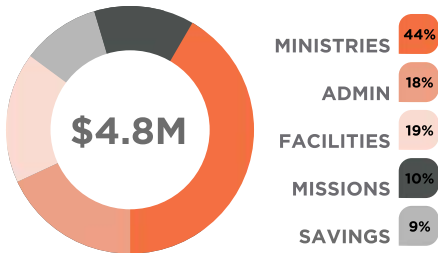

2019 FORT WORTH & GRAHAM CAMPUSES QUARTERLY FINANCIAL & MINISTRIES REPORT JANUARY - MARCH

AVERAGE WEEKEND ATTENDANCE

FIRST-TIME GUESTS

GENERAL FUND GIVING

GENERAL GIVING BUDGET ALLOCATION

SPIRITUAL GROWTH TRACK STATISTICS