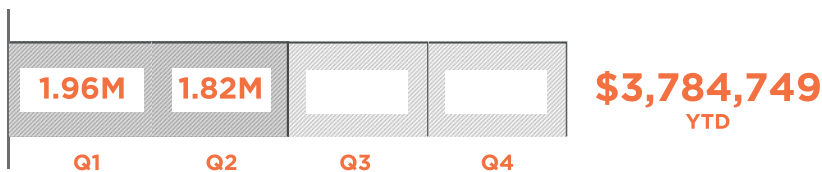

2021 FORT WORTH, GRAHAM, & MINERAL WELLS CAMPUSES

QUARTERLY FINANCIAL & MINISTRIES REPORT

APRIL - JUNE

AVERAGE WEEKEND ATTENDANCE

FIRST TIME GUESTS

GENERAL FUND GIVING

GENERAL GIVING BUDGET ALLOCATION

SPIRITUAL GROWTH TRACK STATISTICS