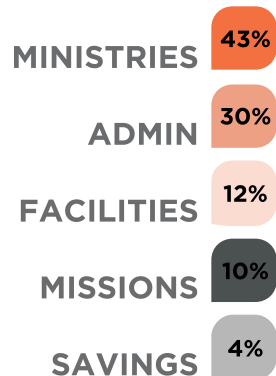

2021 FORT WORTH, GRAHAM, & MINERAL WELLS CAMPUSES

QUARTERLY FINANCIAL & MINISTRIES REPORT

APRIL - JUNE

AVERAGE WEEKEND ATTENDANCE

FIRST TIME GUESTS

GENERAL FUND GIVING

GENERAL GIVING BUDGET ALLOCATION

SPIRITUAL GROWTH TRACK STATISTICS