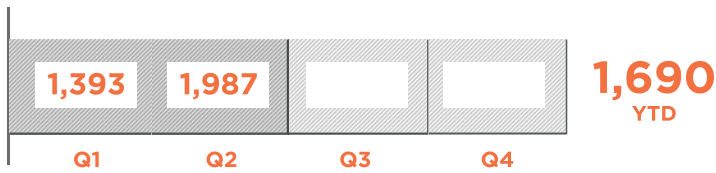

2021 FORT WORTH, GRAHAM, & MINERAL WELLS CAMPUSES

QUARTERLY FINANCIAL & MINISTRIES REPORT

APRIL - JUNE

AVERAGE WEEKEND ATTENDANCE

FIRST TIME GUESTS

GENERAL FUND GIVING

GENERAL GIVING BUDGET ALLOCATION

SPIRITUAL GROWTH TRACK STATISTICS