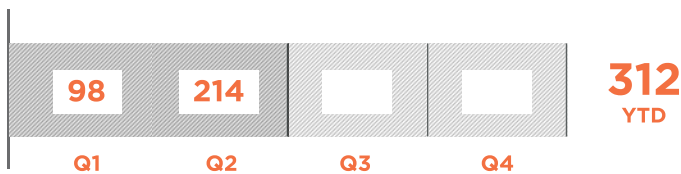

2021 FORT WORTH, GRAHAM, & MINERAL WELLS CAMPUSES

QUARTERLY FINANCIAL & MINISTRIES REPORT

APRIL - JUNE

AVERAGE WEEKEND ATTENDANCE

FIRST TIME GUESTS

GENERAL FUND GIVING

GENERAL GIVING BUDGET ALLOCATION

SPIRITUAL GROWTH TRACK STATISTICS