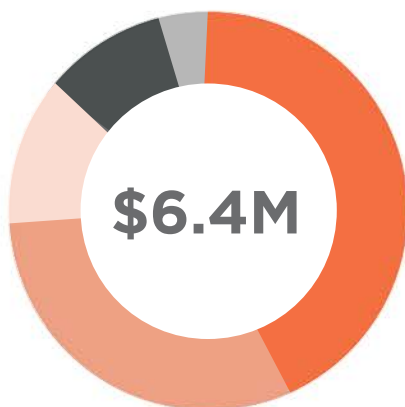

2021 FORT WORTH, GRAHAM, & MINERAL WELLS CAMPUSES

QUARTERLY FINANCIAL & MINISTRIES REPORT

APRIL - JUNE

AVERAGE WEEKEND ATTENDANCE

FIRST TIME GUESTS

GENERAL FUND GIVING

GENERAL GIVING BUDGET ALLOCATION

SPIRITUAL GROWTH TRACK STATISTICS