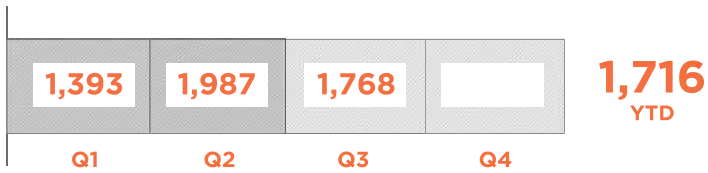

2021 FORT WORTH, GRAHAM, & MINERAL WELLS CAMPUSES

QUARTERLY FINANCIAL & MINISTRIES REPORT

JUNE - AUGUST

AVERAGE WEEKEND ATTENDANCE

FIRST TIME GUESTS

GENERAL FUND GIVING

GENERAL GIVING BUDGET ALLOCATION

SPIRITUAL GROWTH TRACK STATISTICS