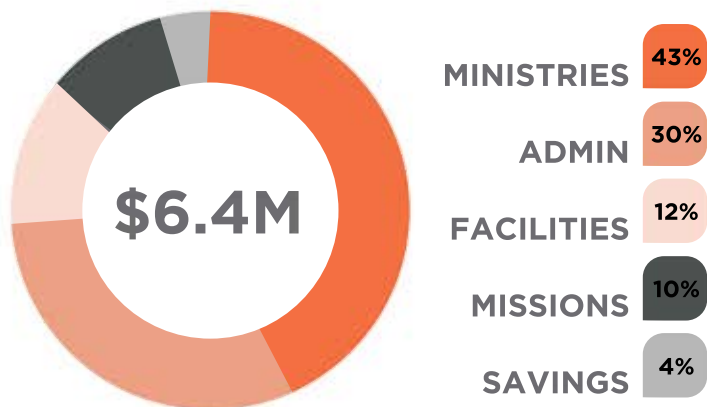

2021 FORT WORTH, GRAHAM, & MINERAL WELLS CAMPUSES

QUARTERLY FINANCIAL & MINISTRIES REPORT

JUNE - AUGUST

AVERAGE WEEKEND ATTENDANCE

FIRST TIME GUESTS

GENERAL FUND GIVING

GENERAL GIVING BUDGET ALLOCATION

SPIRITUAL GROWTH TRACK STATISTICS