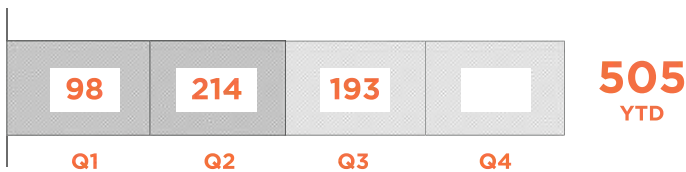

2021 FORT WORTH, GRAHAM, & MINERAL WELLS CAMPUSES

QUARTERLY FINANCIAL & MINISTRIES REPORT

JUNE - AUGUST

AVERAGE WEEKEND ATTENDANCE

FIRST TIME GUESTS

GENERAL FUND GIVING

GENERAL GIVING BUDGET ALLOCATION

SPIRITUAL GROWTH TRACK STATISTICS