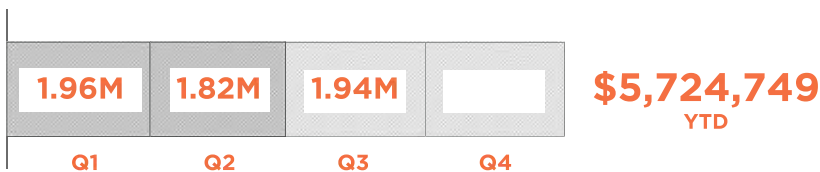

2021 FORT WORTH, GRAHAM, & MINERAL WELLS CAMPUSES

QUARTERLY FINANCIAL & MINISTRIES REPORT

JUNE - AUGUST

AVERAGE WEEKEND ATTENDANCE

FIRST TIME GUESTS

GENERAL FUND GIVING

GENERAL GIVING BUDGET ALLOCATION

SPIRITUAL GROWTH TRACK STATISTICS